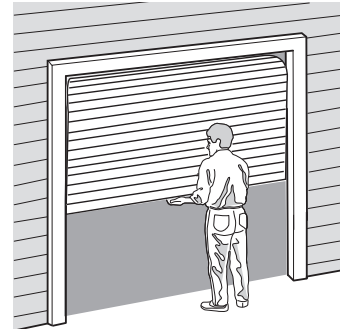

Minimum distance from edge of curtain to edge of door bracket 45 mm