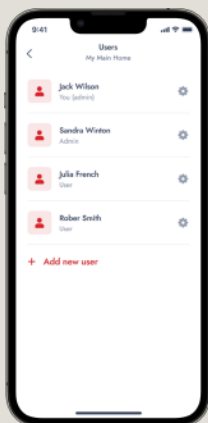

B&D® Smart Hub

B&D Smart Doors are a great solution for today's lifestyle.

YOUR SILENT ALARM

The B&D® App features real time notifications alerting you whenever your door is operated, opened for an extended period of time or when your opener is in need of a service.

CUSTOMISATION

The B&D® App can be customised to suit your lifestyle. From partial opening modes to restricting door access times, your protection and security is a priority.

ACTIVITY LOG

You can view usage history on the App so you know who has operated your garage door and when.