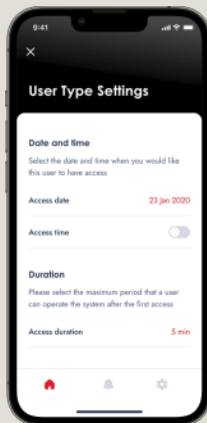

www.bnd.com.au

Have you ever left the house in the morning and thought, "Did I remember to close the garage door?"

Smart Door Solutions.

An open garage is an open invitation for unwanted entry so it pays to know that you can control your door while you are away from home with B&D®. Smart Door Solutions allow you to monitor and control your garage door while you are at work or even on holidays from your compatible smart phone*.

Best of all, Smart Door Solutions are available for some of our best selling Rolling and Sectional style garage doors.

* Subject to cellular and WiFi connection and availability.
Note - Kit includes Smart Hub & accessories. Phone not included.

B&D® Smart Hub

B&D Smart Doors are a great solution for today's lifestyle.

YOUR SILENT ALARM

The B&D® App features real time notifications alerting you whenever your door is operated, opened for an extended period of time or when your opener is in need of a service.

CUSTOMISATION

The B&D® App can be customised to suit your lifestyle. From partial opening modes to restricting door access times, your protection and security is a priority.

ACTIVITY LOG

You can view usage history on the App so you know who has operated your garage door and when.