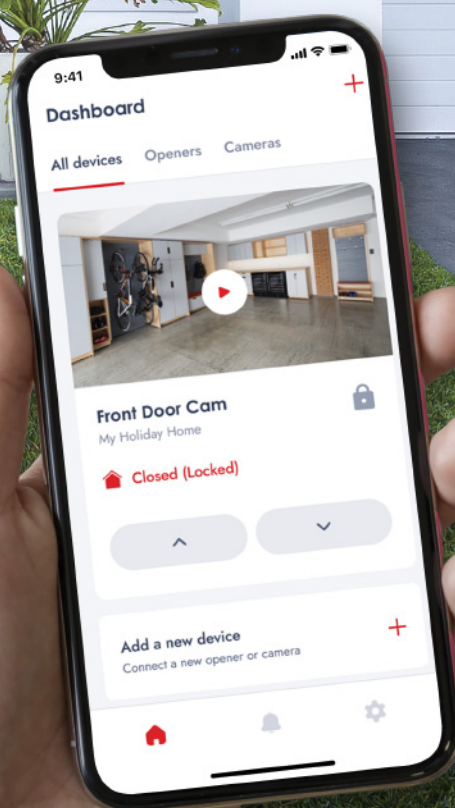

Smart Door Solutions.

Intelligent doors that give you total control and added security.

The logo for b&d, featuring the lowercase letters 'b&d' in white on a red diamond-shaped background.

home
safe
home®

www.bnd.com.au

Have you ever left the house in the morning and thought, "Did I remember to close the garage door?"

Smart Door Solutions.

An open garage is an open invitation for unwanted entry so it pays to know that you can control your door while you are away from home with B&D®. Smart Door Solutions allow you to monitor and control your garage door while you are at work or even on holidays from your compatible smart phone*.