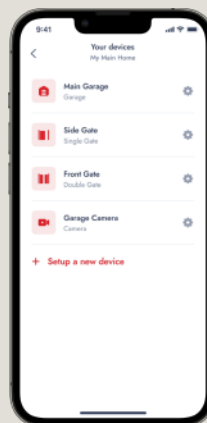

B&D® Smart Hub

B&D Smart Doors are a great solution for today's lifestyle.

YOUR SILENT ALARM

The B&D® App features real time notifications alerting you whenever your door is operated, opened for an extended period of time or when your opener is in need of a service.

CUSTOMISATION

The B&D® App can be customised to suit your lifestyle. From partial opening modes to restricting door access times, your protection and security is a priority.

ACTIVITY LOG

You can view usage history on the App so you know who has operated your garage door and when.

TOTAL CONTROL

The B&D App allows authorised users to operate the garage door without a remote. Give access to as many users as you like or remove access at the click of a button.

CONTROL MULTIPLE DEVICES IN DIFFERENT LOCATIONS

Through the App, you can control multiple garage doors and compatible gates in more than one location (eg. your home garage door and holiday home garage door).

Our most popular doors are now Smart*

b&d Panelift Icon.