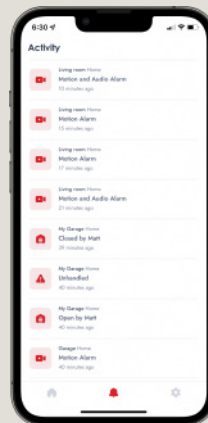

B&D® Smart Hub

B&D Smart Doors are a great solution for today's lifestyle.

YOUR SILENT ALARM

The B&D® App features real time notifications alerting you whenever your door is operated, opened for an extended period of time or when your opener is in need of a service.

CUSTOMISATION

The B&D® App can be customised to suit your lifestyle. From partial opening modes to restricting door access times, your protection and security is a priority.

ACTIVITY LOG

You can view usage history on the App so you know who has operated your garage door and when.

TOTAL CONTROL

The B&D App allows authorised users to operate the garage door without a remote. Give access to as many users as you like or remove access at the click of a button.

CONTROL MULTIPLE DEVICES IN DIFFERENT LOCATIONS