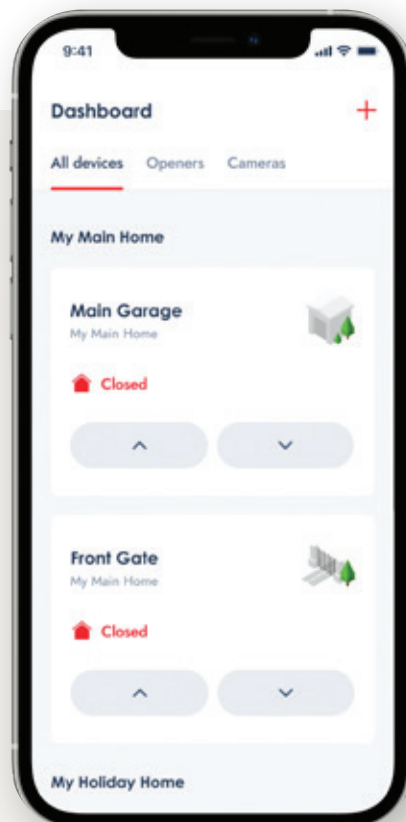

All opener options include: 2 x Premium Remote Controls and Wall Mount Remote Control.

Options.

Wireless Safety Beams.

If you have young children or pets, safety beams provide added safety and security. If the beam is broken while the door is closing it will automatically stop and reverse. B&D always recommend the use of safety infra-red beams on all automatic garage doors.

Smart Phone Control Kit.

Unleash the full potential of your door

Have you ever left the house in the morning and thought: "Did I remember to close the garage door?" The Smart Phone Control Kit allows you to monitor and control your garage door while you are at work or even on holidays from your compatible smart phone. The use of Safety Beams are required with the Smart Phone Control Kit.

CUSTOMISATION

The B&D App can be customised to suit your lifestyle. From partial opening modes to restricting door access times, your protection and security is a priority.

ACTIVITY LOG

You can view usage history on the App so you know who has operated your garage door and when.