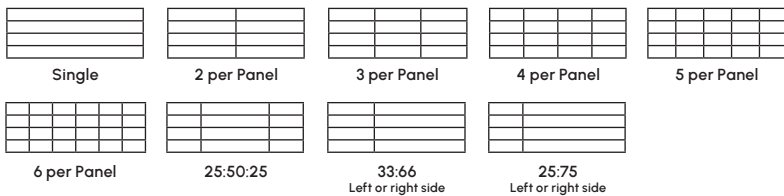

Sheer Panel Collection® configuration