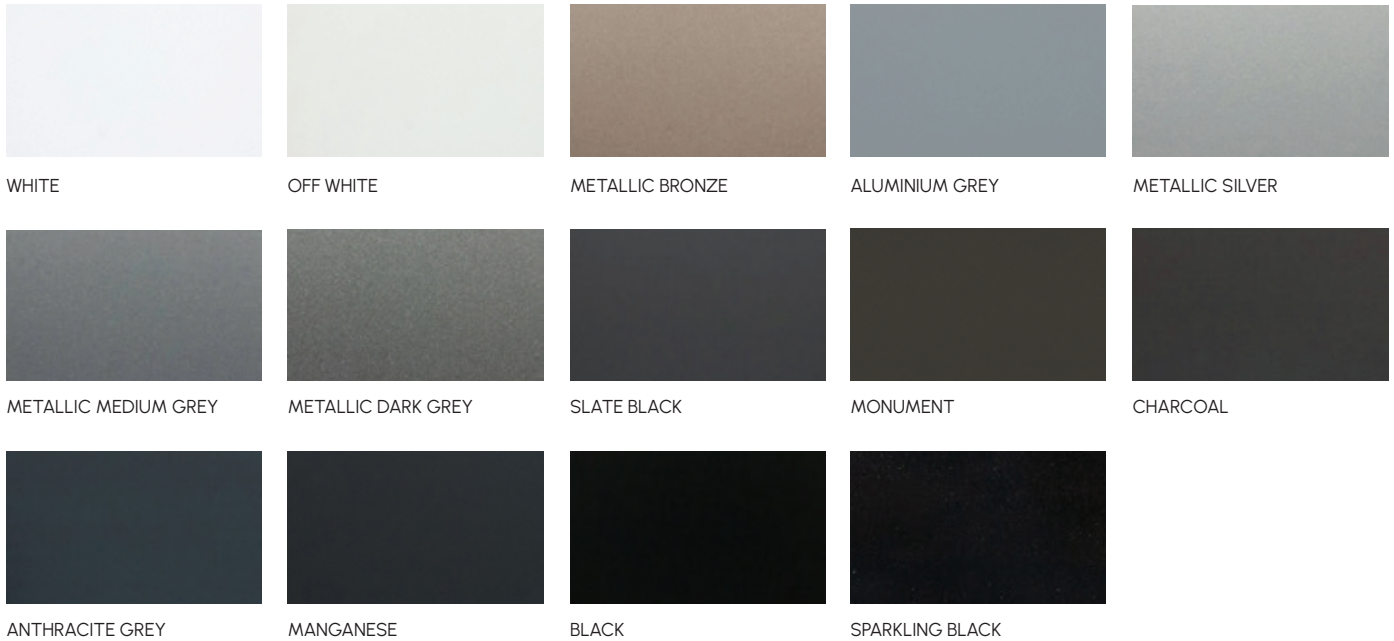

Premium Finishes.

Only available for Paneliff Icon.

Sheer Panel Collection®*

Made from durable yet lightweight aluminium composite, or glass-like acrylic, the Sheer Panel Collection® comprises a vast range of colour options that create a floating, seamless appearance.