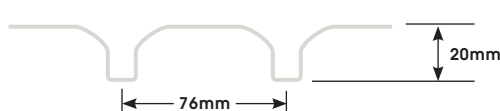

Traditional Profile:

Qualify for B&D's market leading 10-year Total Confidence Warranty when you purchase a genuine B&D automatic opener. Visit bnd.com.au for more details