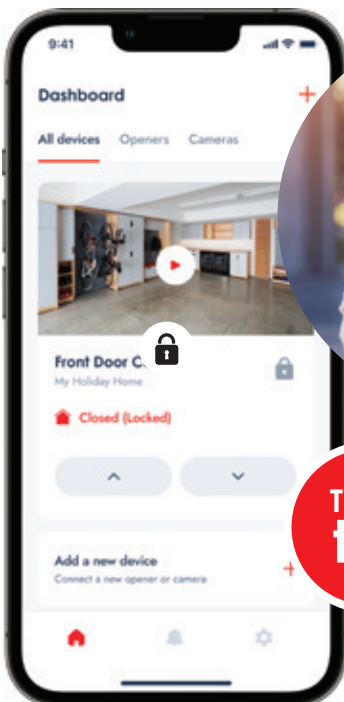

All opener options include:
2 x Premium Remote Controls
and Wall Mount Remote Control.

b&d Smart Phone Control Kit

Have you ever left the house in the morning and thought, **“Did I remember to close the garage door?”**. The kit allows you to monitor and control your garage door while you are at work or even on holidays from your compatible smart phone*.