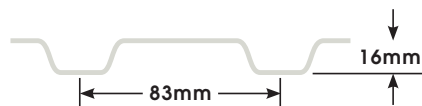

Rollmasta® Profile:

When coupled with a genuine B&D® Controll-A-Door® opener and registered online your B&D® Roller Door is eligible for our 10 Year Total Confidence Warranty (Standard Roll-A-Door® and Rollmasta® warranties are 5 and 3 years respectively - visit www.bnd.com.au for full details).