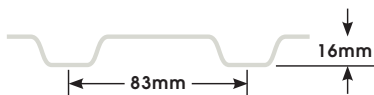

Deluxe™ Profile: