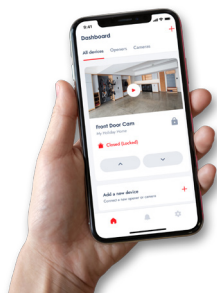

For total peace of mind, combine B&D Smart Phone Control Kit with an Auto-Lock to receive real time alerts and notifications.

**Smart Phone Control Kit**  
Phone not included

**Auto-Lock.**

**Smart Phone notification**

# Smart Phone Control Kit

Have you ever left the house in the morning and thought, "Did I remember to close the garage door?"

B&D® Smart Hub

Have you ever left the house in the morning and thought, "Did I remember to close the garage door?". Monitor and control your garage door while you are at work or even on holidays from your compatible smart phone\*. It is available as an optional accessory with the opener.