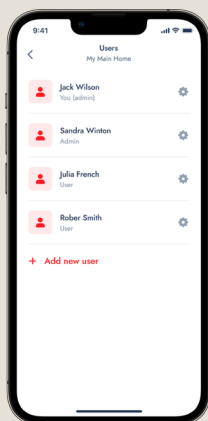

TOTAL CONTROL

The B&D® App allows authorised users to operate the garage door without a remote. Give access to as many users as you like or remove access at the click of a button.