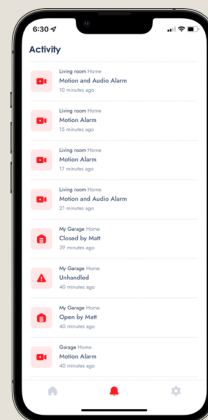

Scan QR code to download App for iOS devices

Scan QR code to download App for Android devices

\* Subject to cellular and WiFi connection and availability.

Note - Kit includes Smart Hub & accessories. Phone not included.

Smart Phone Control is a great solution for those who carry a smart phone all the time.

## YOUR SILENT ALARM

The B&D® App features real time notifications alerting you whenever your door is operated, opened for an extended period of time or when your opener is in need of a service.

## ACTIVITY LOG

You can view usage history on the App so you know who has operated your garage door and when.