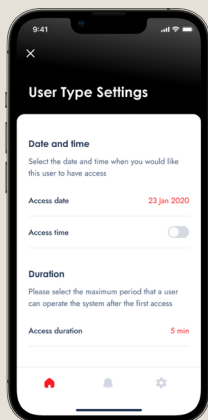

CUSTOMISATION

The B&D® App can be customised to suit your lifestyle. From partial opening modes to restricting door access times, your protection and security is a priority.