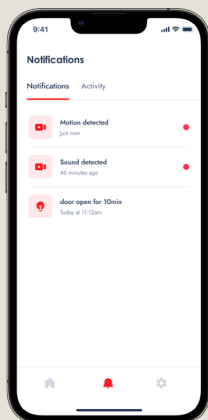

Our Smart Phone Control Kits now come with Safety Beams as standard as required by law and are compatible with both our Roller, Panelift and Panelift Icon style doors.

Phone not included

**DOWNLOAD AND TRY IN DEMO MODE NOW!**

Scan QR code to download App for iOS devices

Scan QR code to download App for Android devices

\* Subject to cellular and WiFi connection and availability.

Note - Kit includes Smart Hub & accessories. Phone not included.

Smart Phone Control is a great solution for those who carry a smart phone all the time.