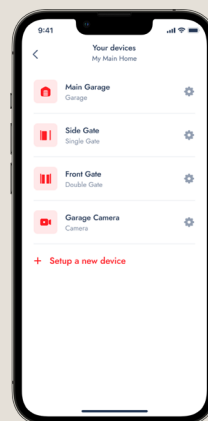

## ACTIVITY LOG

You can view usage history on the App so you know who has operated your garage door and when.

## VOICE CONTROL

No more hunting for the garage remote. The B&D® App allows you to control your garage with the sound of your voice! Simply link your Apple Siri or Google Home account.

## TOTAL CONTROL

The B&D® App allows authorised users to operate the garage door without a remote. Give access to as many users as you like or remove access at the click of a button.

## MULTIPLE DEVICES IN MULTIPLE LOCATION

Through the App, you can control multiple garage doors and compatible gates in more than one location (eg. your home garage door, your business or holiday home garage door).