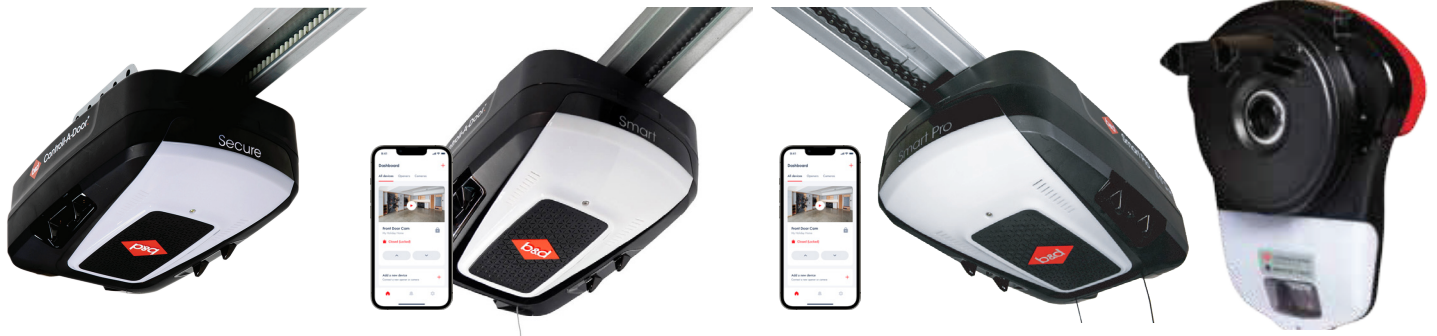

Garage door automation for sectional & rolling doors.

Australians have trusted B&D's garage door automation products for decades. Our new generation Controll-A-Door® range builds on our rich heritage by combining smooth and reliable operation with a range of features that help protect your family and belongings.

Secure

- » Smooth and reliable door operation
- » Soft start and stop to reduce door stress
- » Bright, automatic courtesy light
- » Smart Phone Control ready

Smart

- » B&D's fastest, smartest and most secure opener
- » Alerts and notification via smart phone
- » Siri Voice Control Compatible
- » Soft start and stop to reduce door stress
- » Bright, automatic courtesy light
- » Built-in Smart Hub

Smart Pro

- » First rate safety, security, power and intelligence.
- » Seamlessly integrates with new or existing B&D garage door systems.
- » Fully equipped with Auto-Lock
- » Smart Phone Control ready

Power Drive

- » Smooth and reliable door operation
- » Soft start and stop to reduce door stress
- » Bright, automatic courtesy light
- » Smart Phone Control ready

Designed to exacting standards in Australia, the Controll-A-Door® range is made to work in unison with your B&D door year after year.

The Controll-A-Door openers can be fitted to an existing garage door, or can be installed at the same time as a new garage door. B&D openers are backed up by our 7-year warranty. Our Openers are tested on B&D doors to meet and exceed the Australian standard for garage doors allowing us to provide our 10-year Total Confidence Warranty when a door and opener are purchased together*.