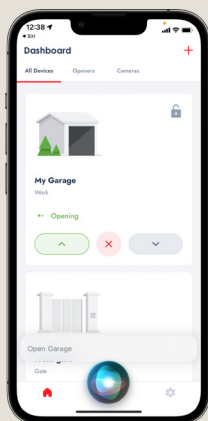

Scan QR code to download App for iOS devices

Scan QR code to download App for Android devices

\* Subject to cellular and WiFi connection and availability.

Note - Kit includes Smart Hub & accessories. Phone not included.

Smart Phone Control is a great solution for those who carry a smart phone all the time.

## YOUR SILENT ALARM

The B&D® App features real time notifications alerting you whenever your door is operated, opened for an extended period of time or when your opener is in need of a service.

## ACTIVITY LOG

You can view usage history on the App so you know who has operated your garage door and when.